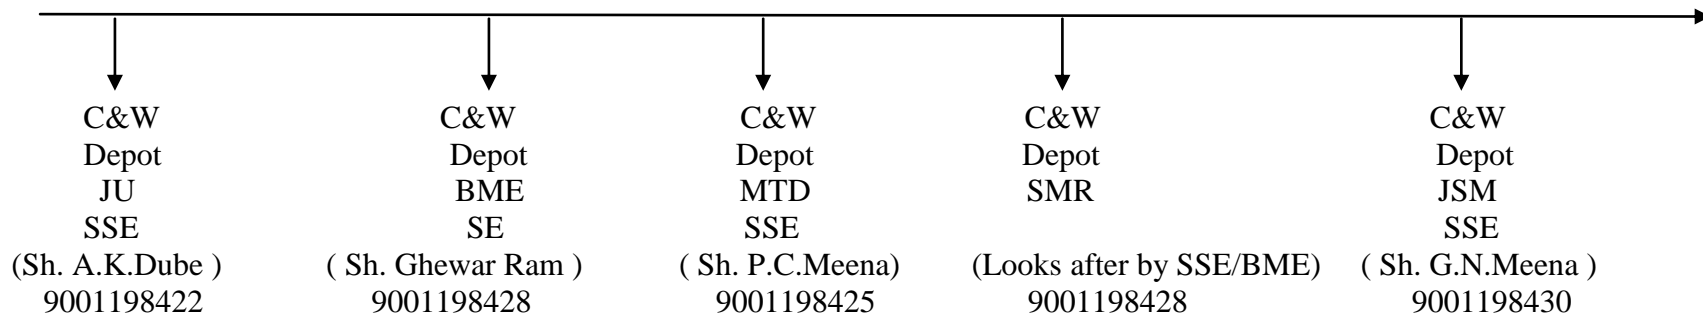

ORGANIZATION CHART OF MECHANICAL DEPARTMENT JODHPUR DIVISION

MECHANICAL C&W WING

Sr. DME (C&W)

Sh. Pushkar Singla

Mobile no. 9001198400

ADME (C&W)

Sh.R. P. Sharma

Mobile no. 9001198410

CDO/ JU

Sh. Sanjay Sharma

Mobile no. 9001033268

SSE/Coaching & Freight	SE/WB	SSE /Planning	SSE /MIS	SSE/Control	C & W Mech. Deptt Office
Sh. Vijay Bhardwaj	Sh. Prakash Chauhan	Sh. S.C.Joshi	Sh. D. K. Trivedi	Sh. H.S.Pandey	Smt. Rukmani Khalco, Office Sudpt.
Mobile no. 9001198418	Mobile no. 9001198415	Mobile no. 9001198416	Mobile no. 9001198419	Mobile no. 9001198413	Mobile no. 9001198412

C&W DEPOTS