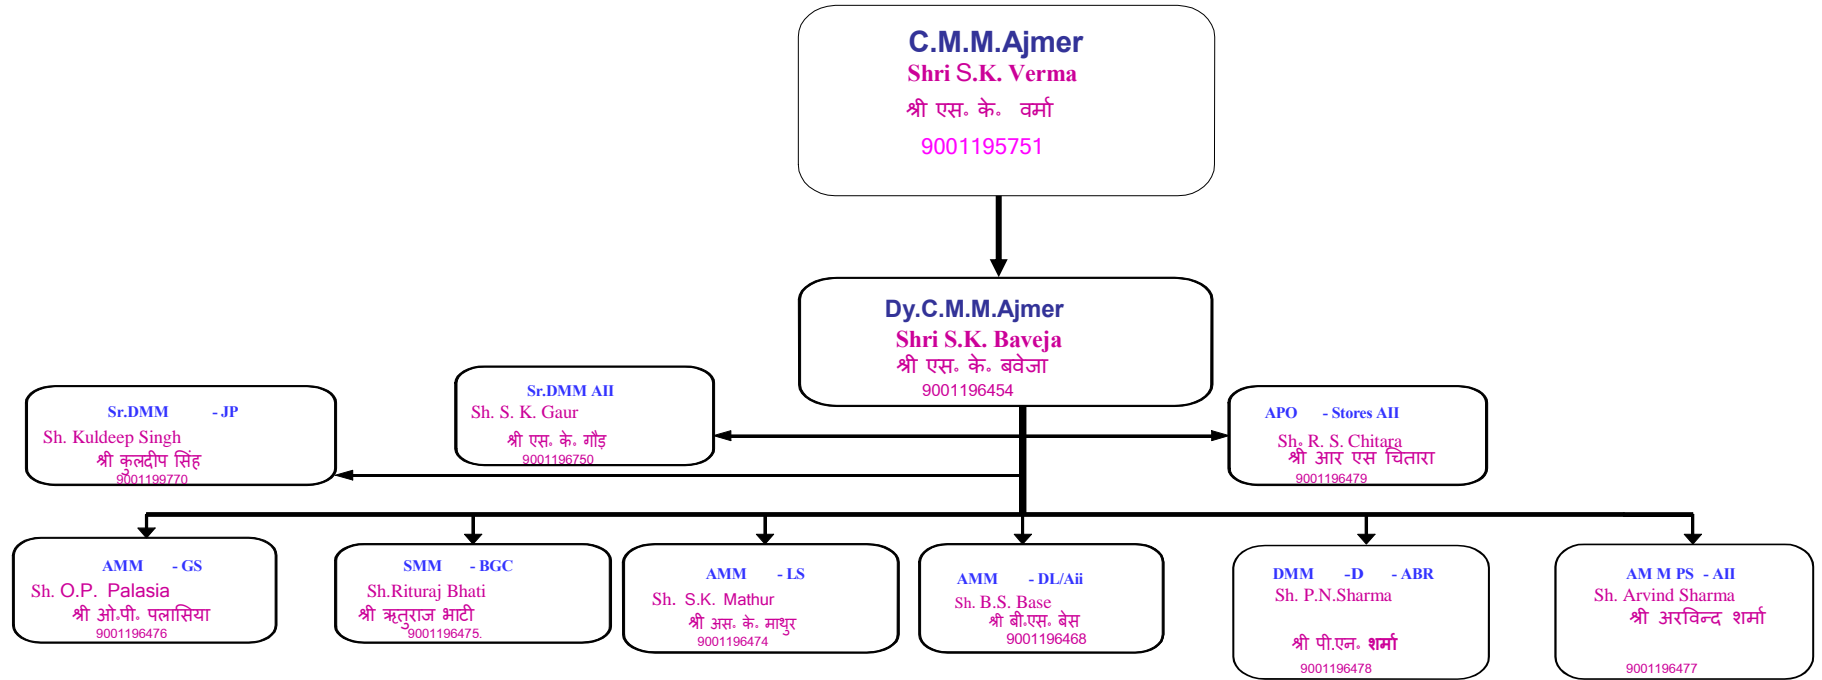

अजमेर डिपो का सगठन / Organization Chart of AII District

ORGANISATION

Ajmer stores district consists of following units:-

- I) General Stores Depot, Ajmer.**
- II) Wagon Stores Depot, Ajmer.**
- III) Carriage Stores Depot Ajmer.**
- IV) Diesel Stores Depot, Ajmer.**
- V) Diesel Stores Depot, Abu Road.**
- VI) Div. Stores Depot, Jaipur.**
- VII) Div. Stores Depot, Ajmer.**
- VIII) DSL Stores Depot Phulera**

Dy. Chief Materials Manager, Ajmer is the over all in-charge of Ajmer Stores District

GENERAL STORES DEPOT

- This depot is headed by AMM. General items required by Ajmer & Jaipur divisions are stocked at this depot. Stationary to all the four divisions of NWR are supplied from this depot. Scrap arising from Ajmer workshops, Jaipur & Ajmer divisions is disposed off from this depot. This depot has 358 stock items**
- Scrap disposal is another activity of stores deptt. where in scrap generated over the AII Distt. Is sold through auction held in GS-Depot-AJMER.**
- Scrap sale during the year 2019-20 was Rs 42.95 Crs. against the target of Rs 57.00 Crs. Scrap sale during the year 2020-21 was Rs 49.73 Crs against the target of of Rs 50.00 Crs Scrap Sale during the year 2021-22 up to June 2021 is Rs 10.61 Crs**