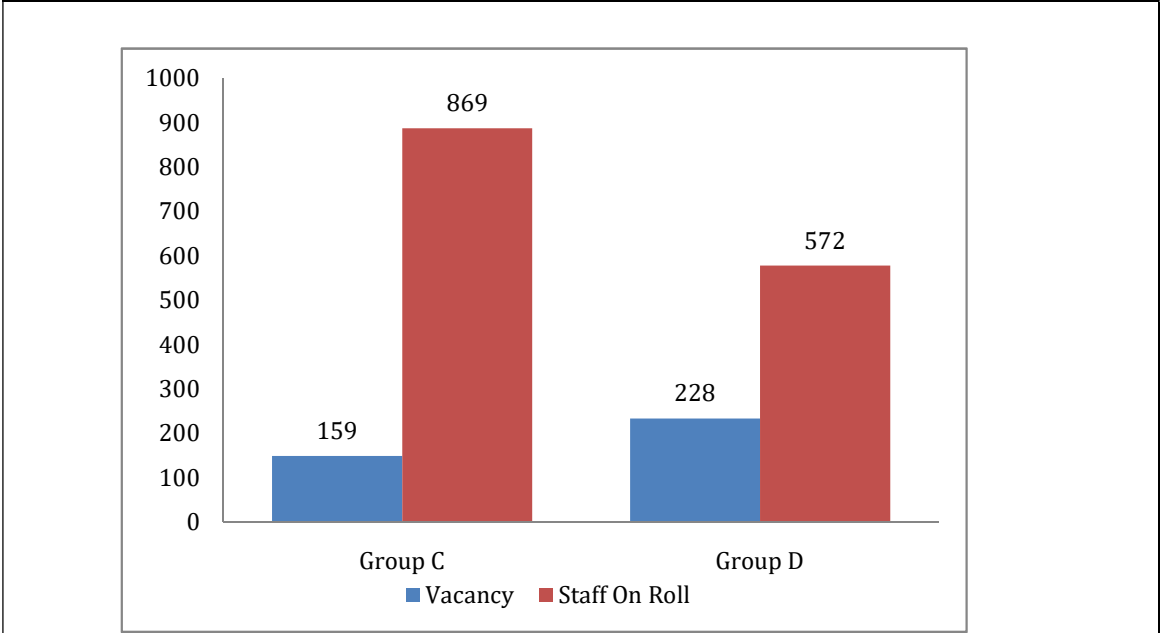

STAFF STRENGTH

Staff Strength

	Group C	Group D
Vacancy	159	228
Staff On Roll	869	572