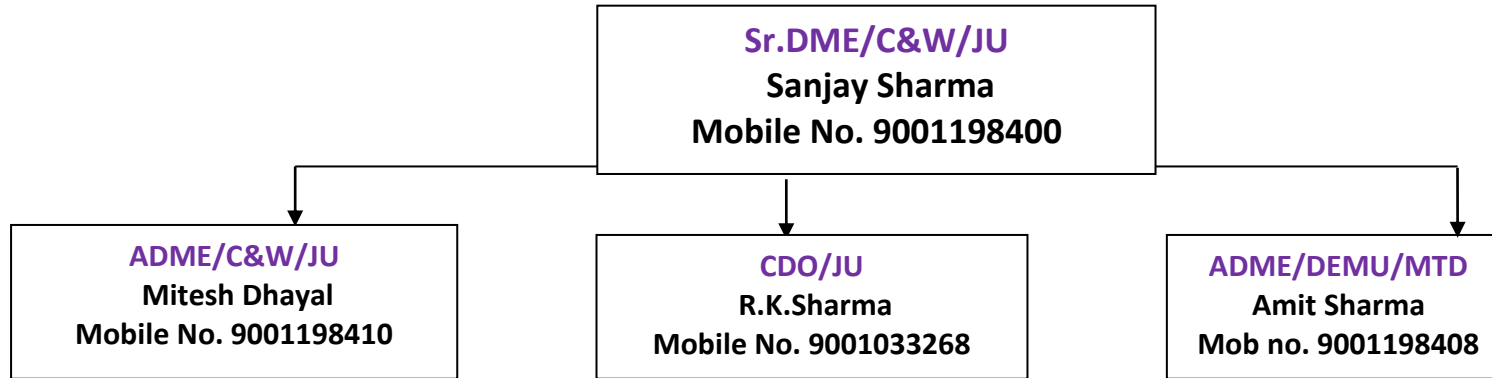

Mechanical C&W Wing (Organization Chart)

CTA & SSE/HQ	SSE/Planning	SSE/Mate. & Cocahing	SSE/Control	SSE/Tend. & Freight	SSE/DEMU
Sunil Dutt Chaturvedi	Vipin Kumar	Poonam Chand Tak	Sanjeev Pal	Rajeev Jha	Babu Lal Chouhan
9001198414	9001198427	9001198422	9001198413	9001198424	9001198419