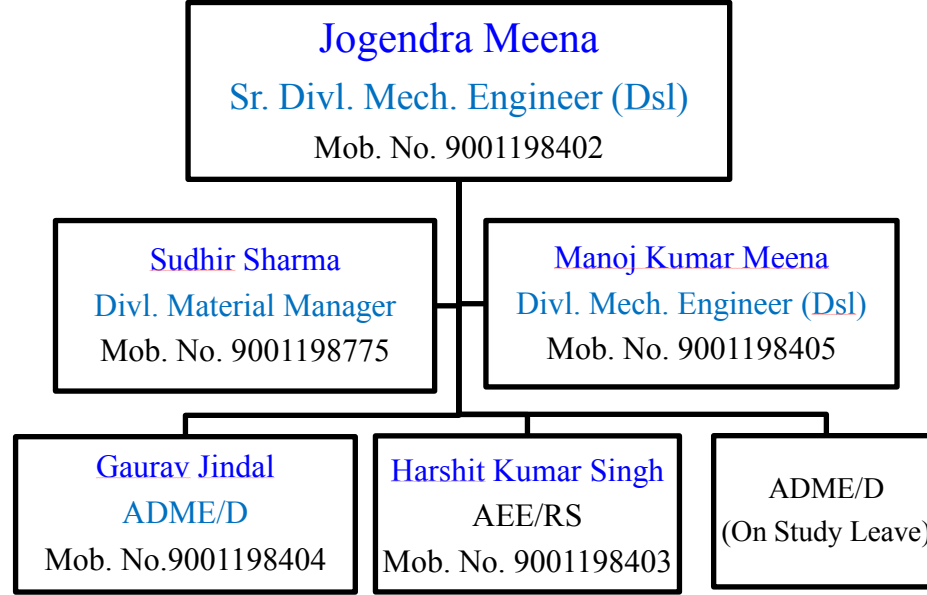

ORGANIZATION CHART

Diesel Locomotive Shed,
Bhagat Ki Kothi,
Jodhpur

संगठन चार्ट