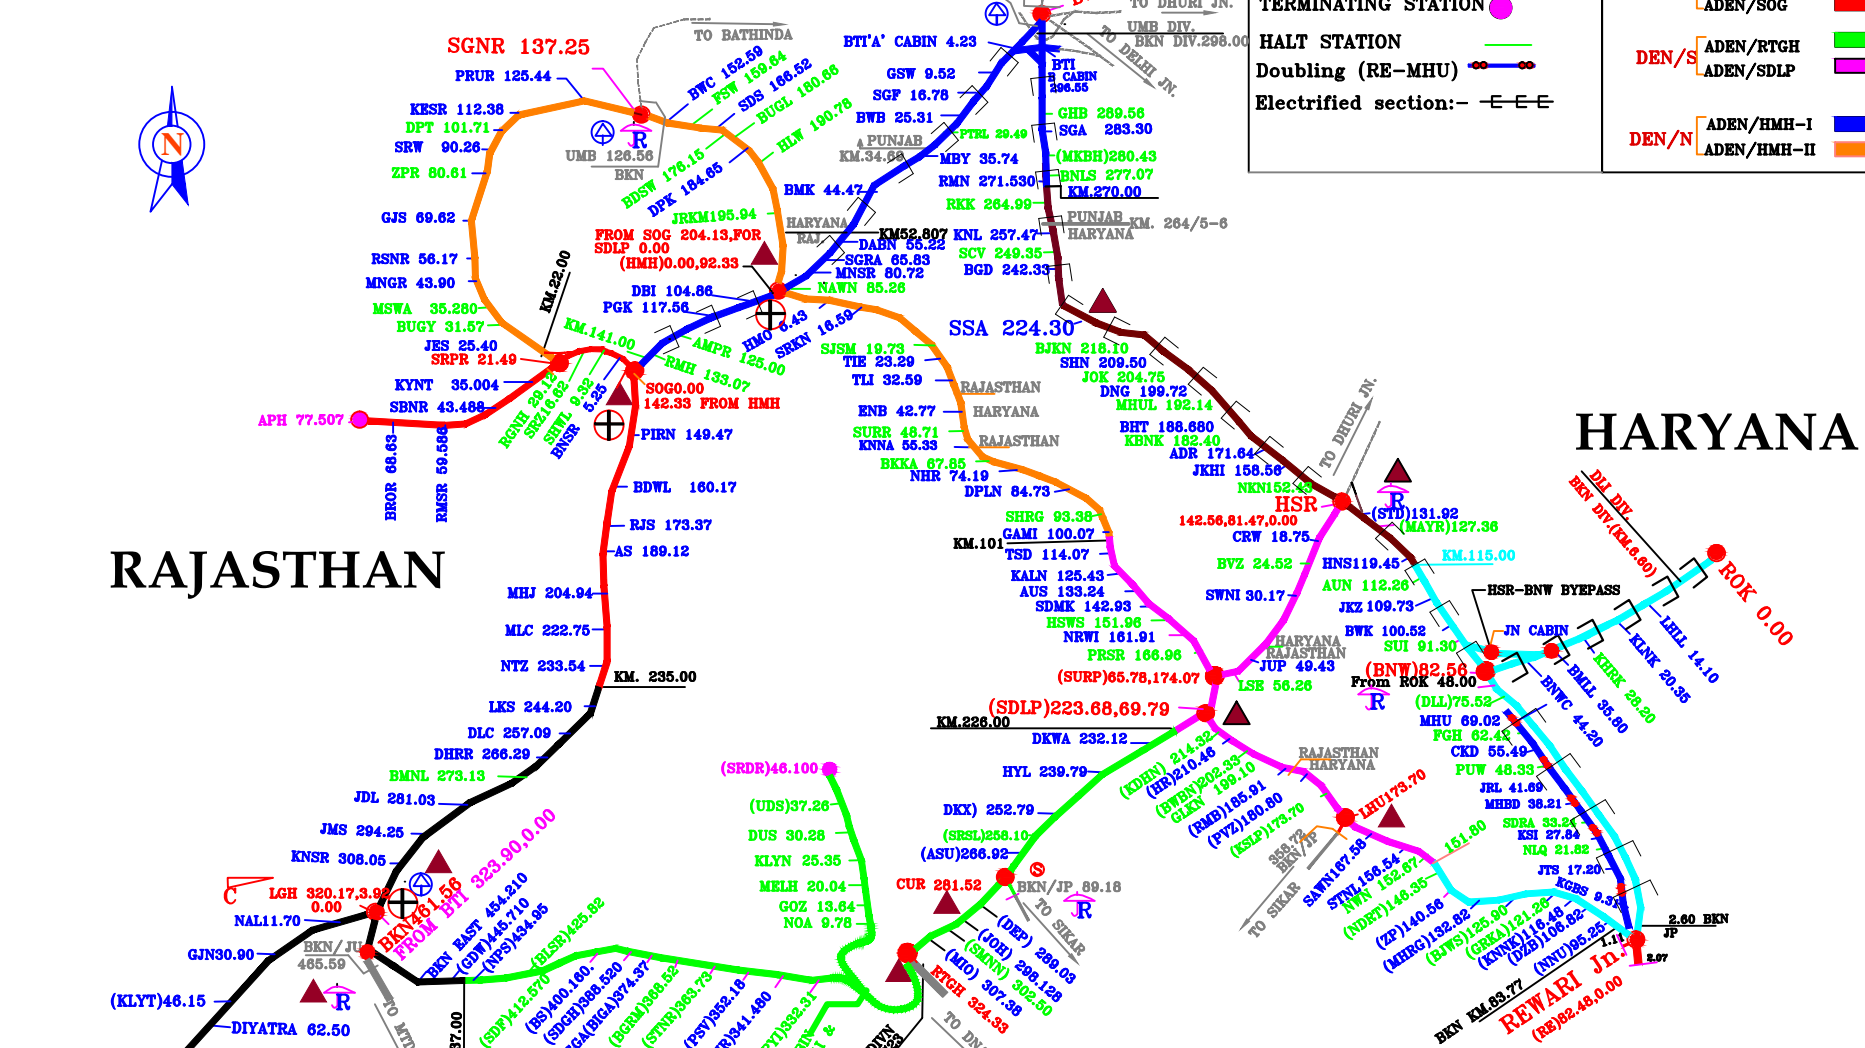

NORTH WESTERN RAILWAY SYSTEM MAP BIKANER DIVISION

(AS ON 01.04.19)

PUNJAB

LEGENDS

BG SINGLELINE	DEN/ESTATE — ADEN HQ. BKN
BG DN LINE	Sr.DEN/E ADEN/BNW ADEN/SSA
JUNCTION STATION	DEN/W ADEN/LINE/BKN ADEN/SOG
CROSSING STATION	DEN/S ADEN/RTGH ADEN/SDLP
TERMINATING STATION	DEN/N ADEN/HMH-I ADEN/HMH-II
HALT STATION	
Doubling (RE-MHU)	
Electrified section:-	

LEGEND

RLY.DISPENSERY	ART
140T DIESEL CRANE	MEDICAL VAN
RUNNING ROOM	
SPART	

ROUTE KILOMETERS

STATE	ROUTE KILOMETERS		
	BG (SL)	BG (DL)	TOTAL
RAJASTHAN	1183.620	--	1183.620
HARYANA	453.317	66.786	520.103
PUNJAB	71.212	--	71.212
TOTAL	1708.149	66.786	1774.935